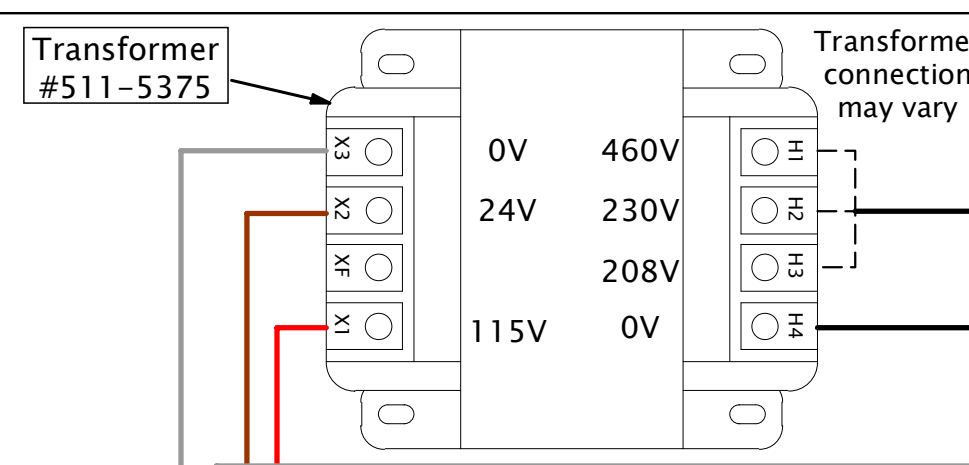

Incoming Power Connection

Secondary Fuses

Primary Fuses

Control Panel Legend

Line 115VAC
 Common 24VAC
 24VDC
 External Wires May Vary

SOAP CL O P2 P1 T3 T4 W R C H T1 T2 1 4 H1 H4

Fuse Table		
Voltage	Fuse Rating	Part #
208V/230V Primary	2 Amp	511-5045
460V Primary	1.5 Amp	511-5376
24V Secondary	6 Amp	511-5377
115V Secondary	1 Amp	511-5157

ITEM	DESCRIPTION	PART # (208V/230V)	PART # (460V)
A	Lower Pump Breaker	511-5347	511-5343
B	Upper Pump Breaker	511-5343	511-5341
C	Rinse Heat Breaker	511-5347	511-5343
D	Fan Breaker	511-5340	
E	Wash Heat Breaker	511-5338	
F	Lower Pump Contactor	511-5295	511-5293
G	Upper Pump Contactor	511-5293	511-5291
H	Rinse Heat Contactor	511-5294	
I	Lower Pump Overload	511-5307	511-5304
J	Upper Pump Overload	511-5304	511-5302
K	Rinse Heating Element	509-5220 (208V) 509-5221 (230V)	509-5224
L	Fan Drive	511-5355	511-5356